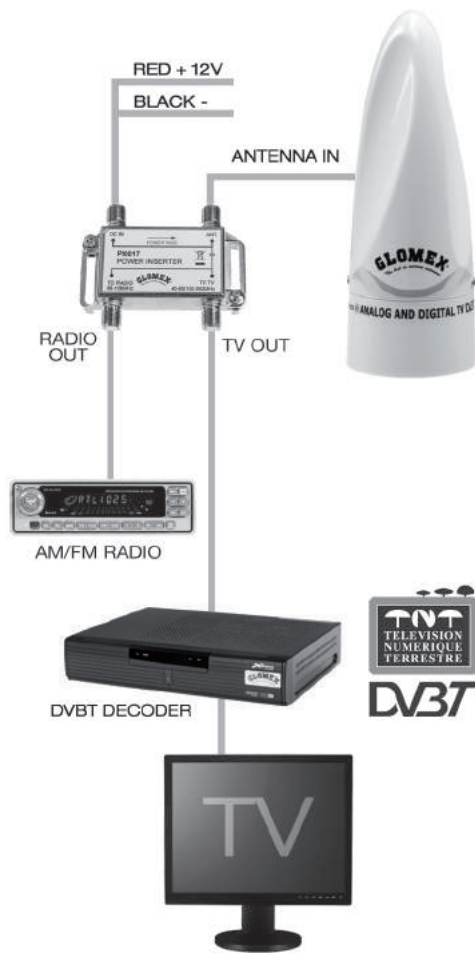

DVB-T

GLOMEX®

The best in marine antennas

AVIOR * VT300

TV + FM RADIO ANTENNA

MARINE and MOBILE omnidirectional analog and digital TV antenna
MOST COMPACT (DIAMETER 100 mm/4", HEIGHT 210 mm/8")
pack include: 2 WAY POWER INSERTER, 10m/33' COAX CABLE,
1,5m/5' TV SET CORD, UNIVERSAL MOUNT

www.glomex.it

www.glomexmobile.com

DVBT

FEATURES AND OPERATION

F CONNECTOR INSTALLATION

MOUNT FIXING

COAX SPLICING

COAXIAL CABLE INSTALLATION