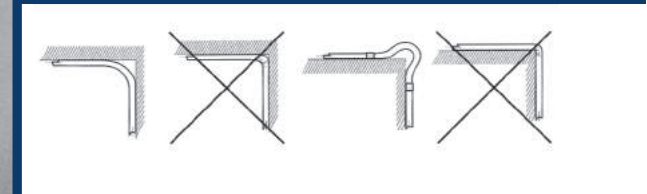

DVB-T

GLOMEX®

The best in marine antennas

AVIOR * VT300

TV + FM RADIO ANTENNA

MARINE and MOBILE omnidirectional analog and digital TV antenna
MOST COMPACT (DIAMETER 100 mm/4", HEIGHT 210 mm/8")
pack include: 2 WAY POWER INSERTER, 10m/33' COAX CABLE,
1,5m/5' TV SET CORD, UNIVERSAL MOUNT

www.glomex.it

www.glomexmobile.com

DVBT

FEATURES AND OPERATION

F CONNECTOR INSTALLATION

MOUNT FIXING

COAX SPLICING

COAXIAL CABLE INSTALLATION

4 way ratchet mount UV resistant nylon + aluminium extension 30 cm
Rotule en nylon renforcé orientable dans 4 directions + rallonge aluminium 30 cm
Base in nylon UV resistente orientabile + estensione in alluminio 30 cm